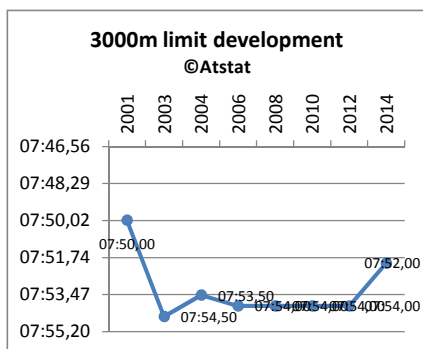

Type WKI
Sex M
Event 3000m

Year	Limit
2001	07:50,00
2003	07:54,50
2004	07:53,50
2006	07:54,00
2008	07:54,00
2010	07:54,00
2012	07:54,00
2014	07:52,00