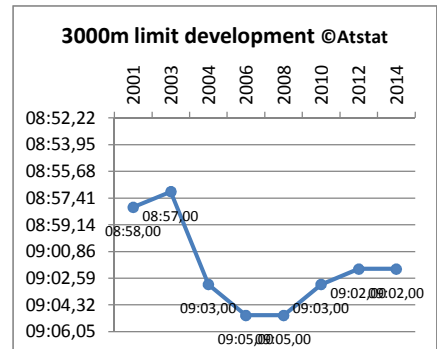

Type WKI
Sex V
Event 3000m

Year	Limit
2001	08:58,00
2003	08:57,00
2004	09:03,00
2006	09:05,00
2008	09:05,00
2010	09:03,00
2012	09:02,00
2014	09:02,00