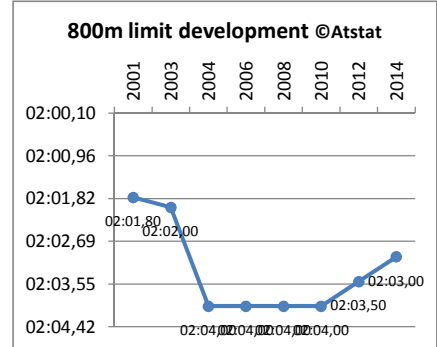

Type WKI
Sex V
Event 800m

Year	Limit
2001	02:01,80
2003	02:02,00
2004	02:04,00
2006	02:04,00
2008	02:04,00
2010	02:04,00
2012	02:03,50
2014	02:03,00