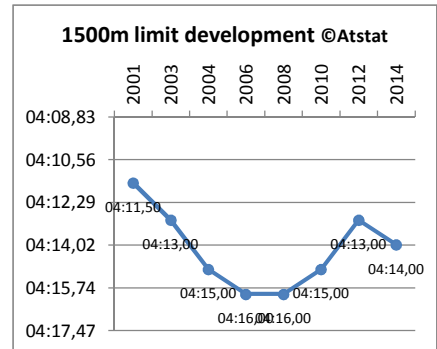

Type WKI
Sex V
Event 1500m

Year	Limit
2001	04:11,50
2003	04:13,00
2004	04:15,00
2006	04:16,00
2008	04:16,00
2010	04:15,00
2012	04:13,00
2014	04:14,00