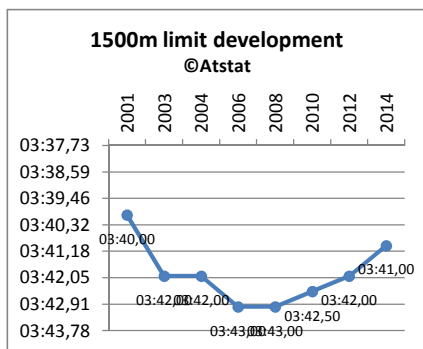

Type WKI
Sex M
Event 1500m

Year	Limit
2001	03:40,00
2003	03:42,00
2004	03:42,00
2006	03:43,00
2008	03:43,00
2010	03:42,50
2012	03:42,00
2014	03:41,00