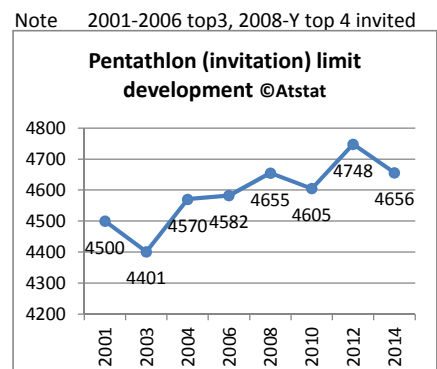

Type WKI
Sex V
Event 5kamp

Year	Limit
2001	4500
2003	4401
2004	4570
2006	4582
2008	4655
2010	4605
2012	4748
2014	4656