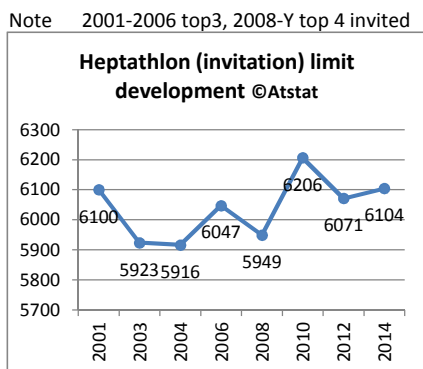

Type WKI
Sex M
Event 7kamp

Year	Limit
2001	6100
2003	5923
2004	5916
2006	6047
2008	5949
2010	6206
2012	6071
2014	6104