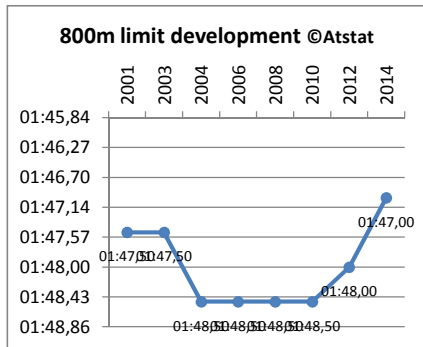

Dutch Limits Development World Indoor Championships

Version 3, 9-12-2015, ©Atstat

Type WKI
Sex M
Event 800m

Year	Limit
2001	01:47,50
2003	0,001244
2004	01:48,50
2006	01:48,50
2008	0,001256
2010	01:48,50
2012	01:48,00
2014	01:47,00